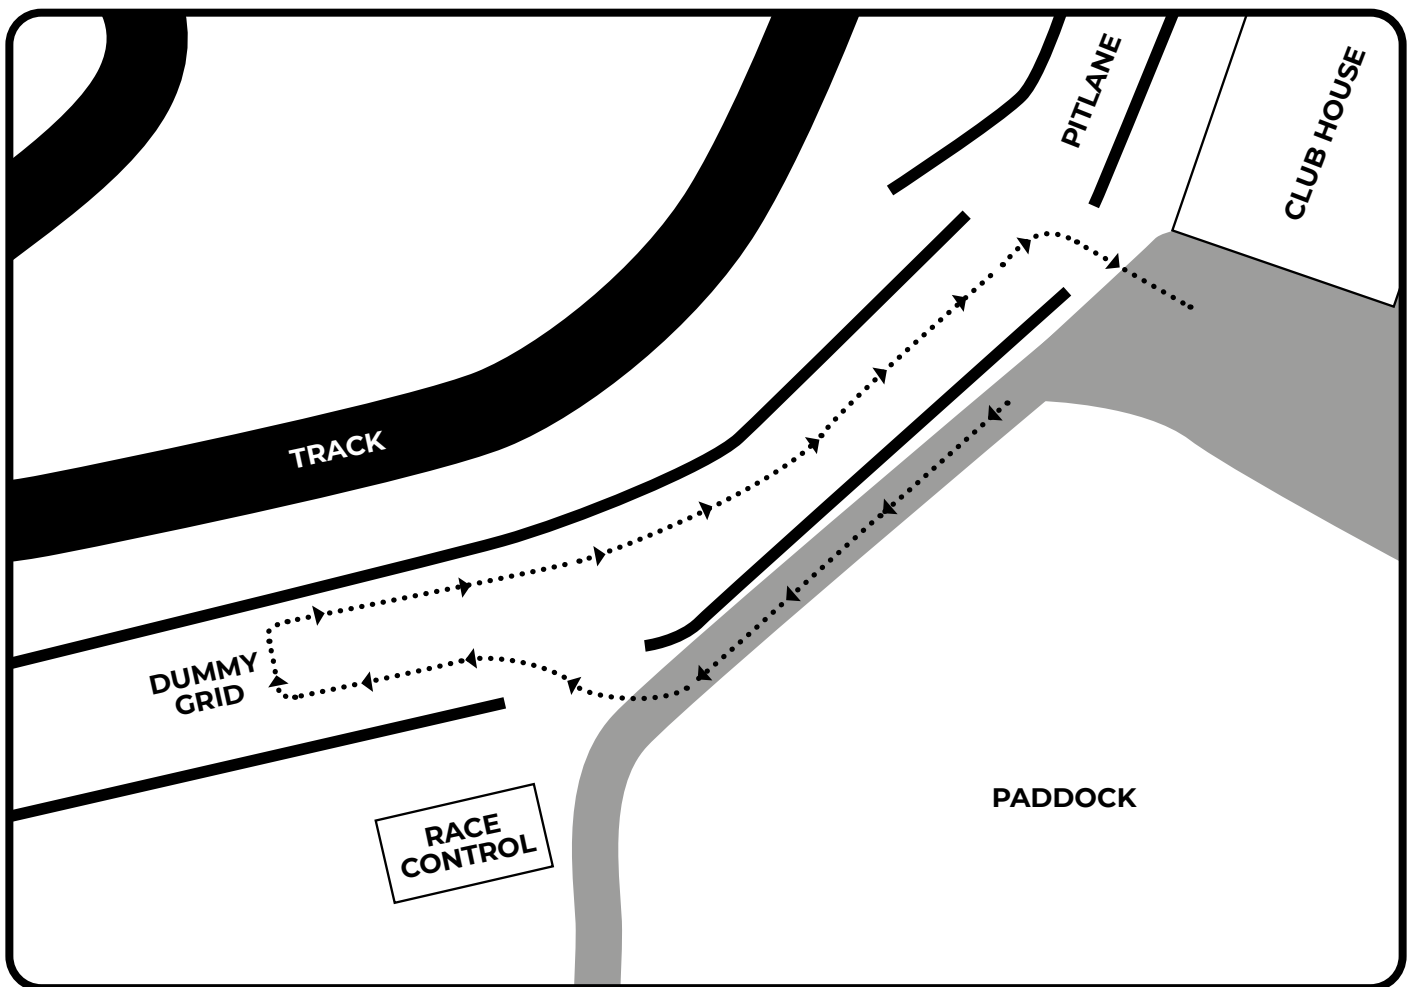

GKC

GRAMPIAN KART CLUB

FACILITY RULES TO MAINTAIN SOCIAL DISTANCING

PLEASE READ CAREFULLY

FAILURE TO COMPLY WILL FORCE THE CLUB TO CLOSE IF THE MEASURES CAN'T BE ADHERED TO

MAINTAIN MIN. 4 METRE DISTANCE

Spread out and use all the paddock area.

If you are display symptoms then please don't use this facility and follow the NHS guidance.

THANK YOU FOR YOUR COOPERATION

GKC

GRAMPIAN KART CLUB

ONE WAY SYSTEM IN OPERATION

FAILURE TO COMPLY WILL FORCE THE CLUB TO CLOSE IF THE MEASURES CAN'T BE ADHERED TO.

To join the circuit you must do so via the Dummy Grid. Please follow the one way system to the Dummy Grid (using the service road down to Race Control). Then use the rear of the dummy grid to exit with trolley. Once your driver is on the circuit please vacate the dummy grid to allow the next class to ready up.